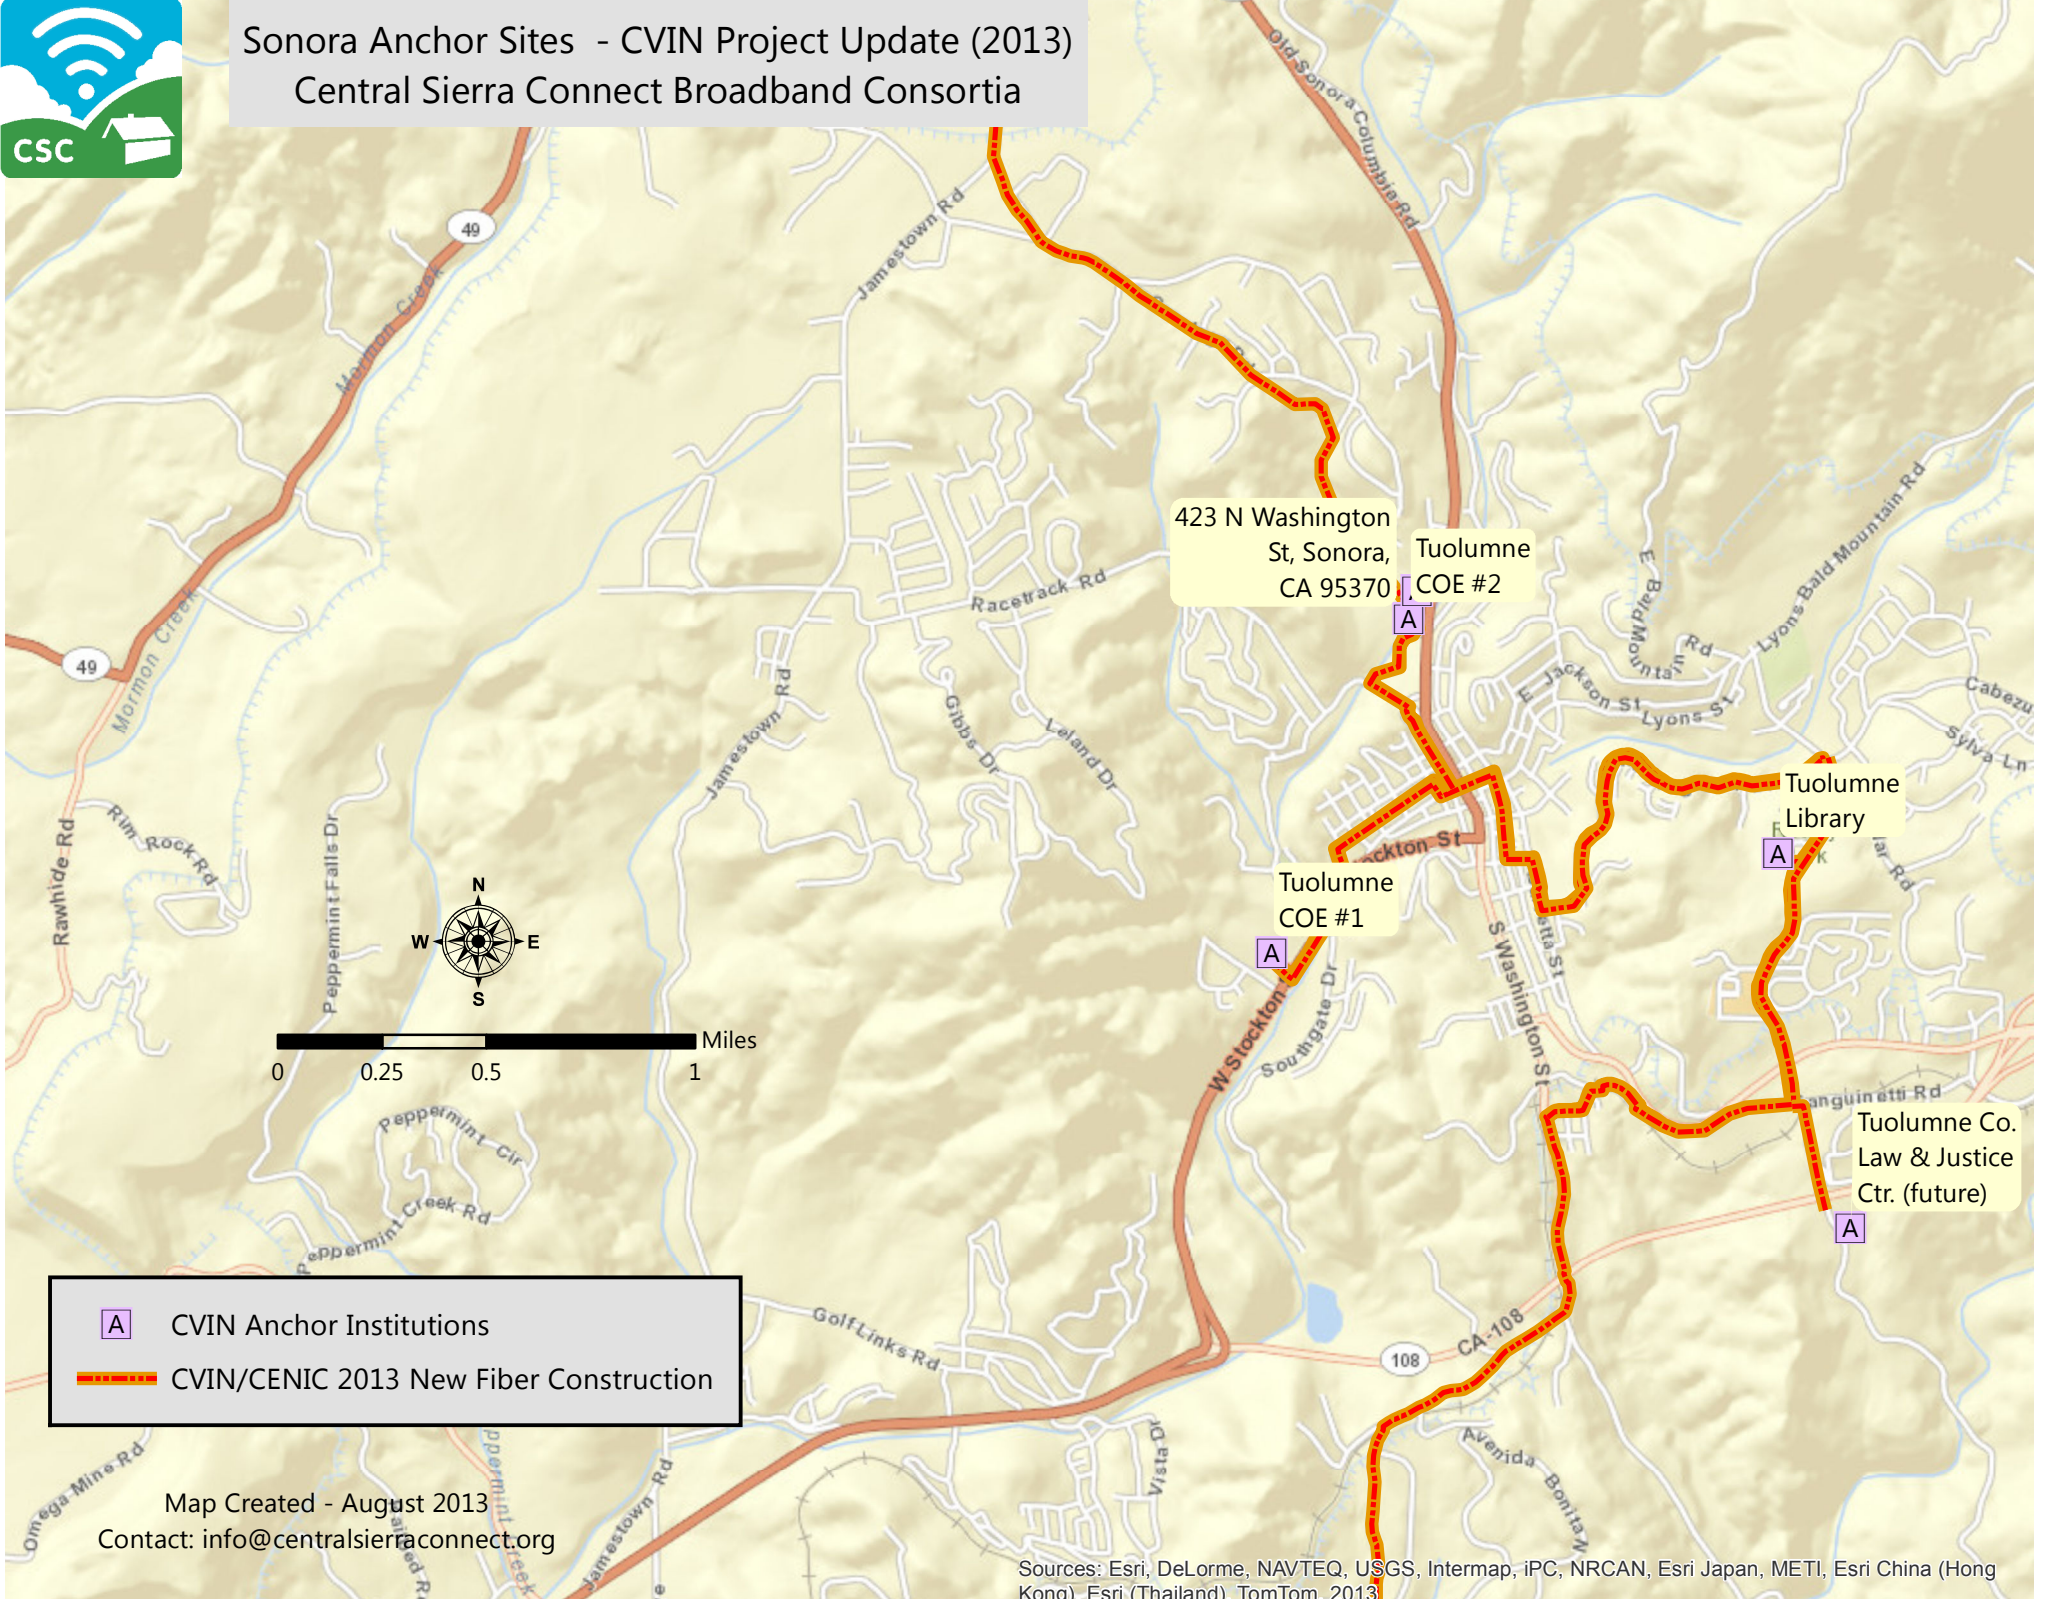

# Sonora Anchor Sites - CVIN Project Update (2013) Central Sierra Connect Broadband Consortia

423 N Washington St, Sonora, CA 95370  
Tuolumne COE #2

Tuolumne COE #1

Tuolumne Library

Tuolumne Co. Law & Justice Ctr. (future)

- A CVIN Anchor Institutions
- CVIN/CENIC 2013 New Fiber Construction

Map Created - August 2013  
Contact: [info@centralsierraconnect.org](mailto:info@centralsierraconnect.org)

Sources: Esri, DeLorme, NAVTEQ, USGS, Intermap, iPC, NRCAN, Esri Japan, METI, Esri China (Hong Kong), Esri (Thailand), TomTom, 2013